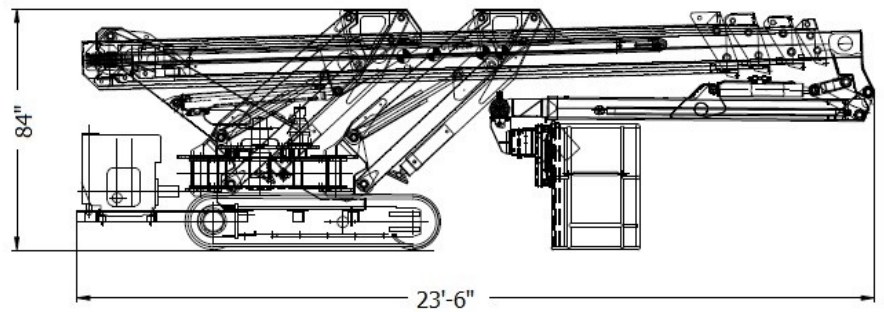

116-52STJ

CAPABILITY

- 116' working height
- 52' horizontal reach
- 440 lbs lift capacity
- Multiple position swing-out outriggers

STANDARD FEATURES

- Wireless remote control
- Outriggers control from wireless remote
- Lightweight aluminum detachable basket
- Hydraulic basket rotator
- Movement alarm
- Long travel outriggers
- AC power to basket
- Air-Water line to basket
- Proportional controls
- Hour meter
- Manual emergency descent system

116-52STJ

WORKING AREA

DIMENSIONS

• Working height	116'
• Basket capacity at full height	440 lbs
• Maximum horizontal side reach	
with 175lbs	52'- 0"
with 265lbs	50'- 0"
with 440lbs	47'- 7"
• Length	23'- 6"
• Minimum width	55"
• Basket dimensions (L x W x H)	79" x 28"
• Turret rotation	360 degrees
• Max slope travel ability	17 Deg or 32%
• Outriggers footprint	
Standard	17'-0" x 17'-0"
Narrow	12'-11" X 20'
• Total weight diesel	14 330 lbs

SIDE VIEW

TOP VIEW