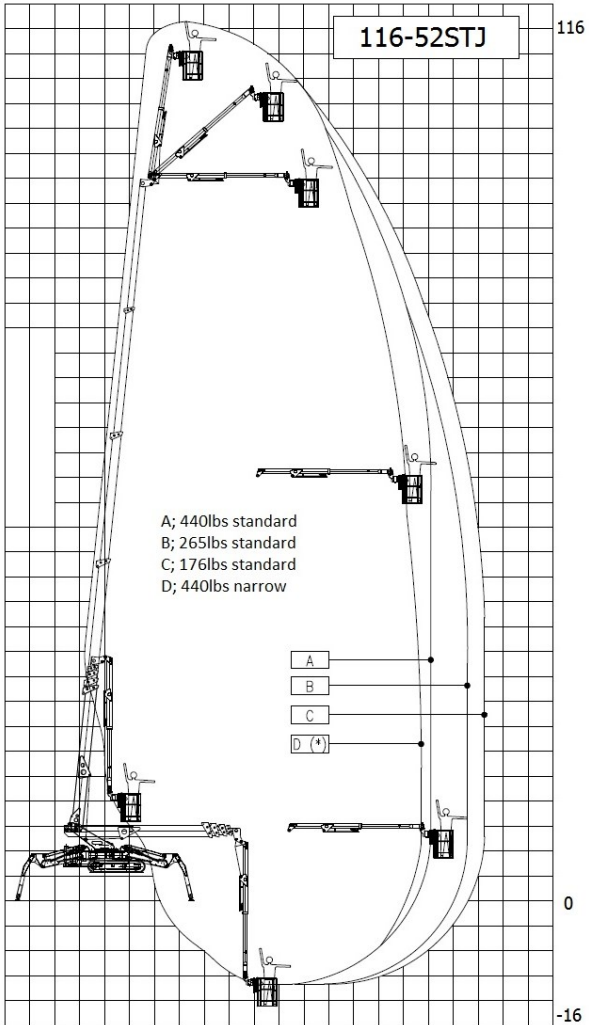

116-52STJ

CAPABILITY

- 116' working height
- 52' horizontal reach
- 440 lbs lift capacity
- Multiple position swing-out outriggers

STANDARD FEATURES

- Wireless remote control
- Outriggers control from wireless remote
- Lightweight aluminum detachable basket
- Hydraulic basket rotator
- Movement alarm
- Long travel outriggers
- AC power to basket
- Air-Water line to basket
- Proportional controls
- Hour meter
- Manual emergency descent system

SAFETY

- Basket anti over-load redundant sensors
- Active envelope stability management system with redundant sensors
- Easy to read operational pilot lamps
- Wind safe up to 28Mph (45Kph)
- Solid state simple electrical components
- Proportional hydraulic joystick controls for intuitive and precise boom movements
- Smooth and automatic basket leveling
- Harness anchor points

116-52STJ

WORKING AREA

DIMENSIONS

• Working height	116'
• Basket capacity at full height	440 lbs
• Maximum horizontal side reach	
with 175lbs	52'- 0"
with 265lbs	50'- 0"
with 440lbs	47'- 7"
• Length	23'- 6"
• Minimum width	55"
• Basket dimensions (L x W x H)	79" x 28"
• Turret rotation	360 degrees
• Max slope travel ability	17 Deg or 32%
• Outriggers footprint	
Standard	17'-0" x 17'-0"
Narrow	12'-11" X 20'
• Total weight diesel	14 330 lbs

SIDE VIEW

TOP VIEW