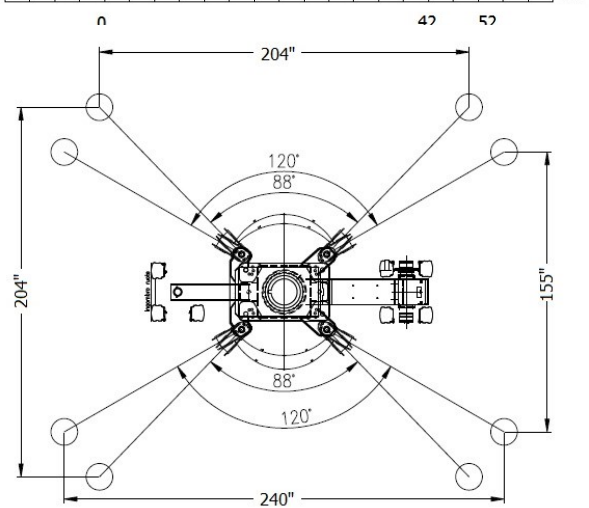

116-52STJ

CAPABILITY

- 116' working height
- 52' horizontal reach
- 440 lbs lift capacity
- Multiple position swing-out outriggers

STANDARD FEATURES

- Wireless remote control
- Outriggers control from wireless remote
- Lightweight aluminum detachable basket
- Hydraulic basket rotator
- Movement alarm
- Long travel outriggers
- AC power to basket
- Air-Water line to basket
- Proportional controls
- Hour meter
- Manual emergency descent system

116-52STJ

WORKING AREA

DIMENSIONS

• Working height	116'
• Basket capacity at full height	440 lbs
• Maximum horizontal side reach	
with 175lbs	52'- 0"
with 265lbs	50'- 0"
with 440lbs	47'- 7"
• Length	23'- 6"
• Minimum width	55"
• Basket dimensions (L x W x H)	79" x 28"
• Turret rotation	360 degrees
• Max slope travel ability	17 Deg or 32%
• Outriggers footprint	
Standard	17'-0" x 17'-0"
Narrow	12'-11" X 20'
• Total weight diesel	14 330 lbs

SIDE VIEW

TOP VIEW