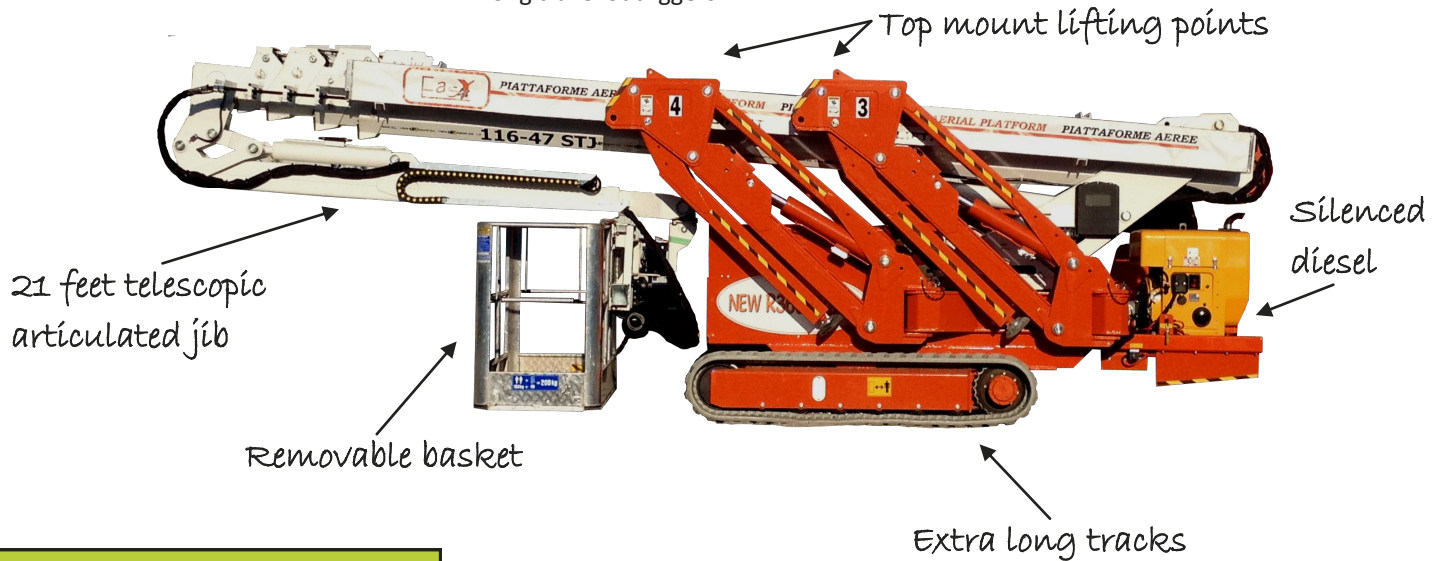

116-52STJ

CAPABILITY

- 116' working height
- 52' horizontal reach
- 440 lbs lift capacity
- Multiple position swing-out outriggers

STANDARD FEATURES

- Wireless remote control
- Outriggers control from wireless remote
- Lightweight aluminum detachable basket
- Hydraulic basket rotator
- Movement alarm
- Long travel outriggers
- AC power to basket
- Air-Water line to basket
- Proportional controls
- Hour meter
- Manual emergency descent system

MANY CONFIGURATIONS FOR YOUR NEEDS

- Hatz diesel + electric AC motor
- Lithium Ion battery + ultra fast charger
- Hatz diesel + Lithium Ion

OPTIONS AND ACCESSORIES

- Emergency descent electric pump 12V
- Automatic self leveling for outriggers
- Non-marking soft rubber tracks
- Special painting
- Working lamp on basket Outriggers "sinking" alarm
- Teflon pads kit (4) for stabilizers
- Strobe light (beacon)
- Casters on basket
- Winter start package
- Hostile Kit

RELIABILITY

- High tensile steel boom Domex SSAB
- Standard high quality components like Sauer Danfoss, Telemecanique, Finder
- External power track for easier inspection and replacement of components
- External adjustable telescopic boom wear pads; no shimming required
- Greasable fittings in all pivots points
- High quality powder coat paint

116-52STJ

WORKING AREA

DIMENSIONS

• Working height	116'
• Basket capacity at full height	440 lbs
• Maximum horizontal side reach	
with 175lbs	52'- 0"
with 265lbs	50'- 0"
with 440lbs	47'- 7"
• Length	23'- 6"
• Minimum width	55"
• Basket dimensions (L x W x H)	79" x 28"
• Turret rotation	360 degrees
• Max slope travel ability	17 Deg or 32%
• Outriggers footprint	
Standard	17'-0" x 17'-0"
Narrow	12'-11" X 20'
• Total weight diesel	14 330 lbs